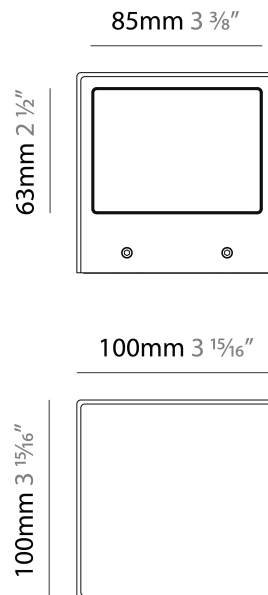

MINI ONE 2.0 SURFACE

E9W628- -

base number   Color   Finish
Temperature   Options

PROJECT
TYPE
SPECIFIER
QUANTITY
DATE

1. To build a product code in our configurator select the specify button on the base model # product page
2. To build a manual product code on this datasheet choose from the options listed below in blue font and add the suffix to the base model #

GENERAL

Series: Mini One 2.0
Brand: Platek
Division: Exterior
Mounting Type: Surface
Mounting Location: Wall
Subcategory: Wall Effect

PHYSICAL

Shape: Cube
Width (mm): 100
Width (in): 3 ¹⁵/₁₆
Height (mm): 100
Depth (mm): 100
Height (in): 3 ¹⁵/₁₆
Depth (in): 3 ¹⁵/₁₆
Light Distribution: Asymmetric
Screws: No visible screws
Diffuser: Serigraphed extra-clear glass
Fixture Finish: [BLK](#) / [WHI](#) / [GRY](#) / [COR](#) / [ANT](#) / [BRZ](#)
Fixture Material: Aluminum Die Cast

ELECTRICAL

Lamp Type: LED
Input Wattage (W): 11
Dimming: Non-Dimmable
Driver Included: No
Driver Location: Remote
Driver Type: Constant Current - 120Vac
Driver Class: Class 2
Input Voltage (V): 120 - 277
Constant Current (MA): 700

LED

Number of LEDs: 2
Color Temperature (°K): [2700](#) / [3000](#) / [4000](#)
Max. Delivered Lumen (lm): 240
CRI: >90 CRI
Lamp Life (hrs): 60000

OPTICAL

Optic°: 60
Beam Angle: Diffused

RATINGS AND CERTIFICATIONS

Certified By: Certified for North American Standards
IP rating: IP65
IK Rating: IK07