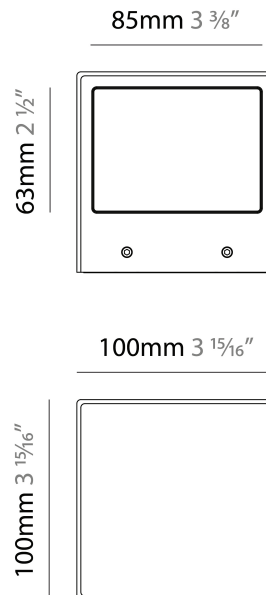

MINI ONE 2.0 SURFACE

E9W629-

base number   Color   Finish
Temperature   Options

1. To build a product code in our configurator select the specify button on the base model # product page
2. To build a manual product code on this datasheet choose from the options listed below in blue font and add the suffix to the base model #

GENERAL

Series: Mini One 2.0
Brand: Platek
Division: Exterior
Mounting Type: Surface
Mounting Location: Wall
Subcategory: Wall Effect

PHYSICAL

Shape: Cube
Width (mm): 100
Width (in): 3 ¹⁵/₁₆
Height (mm): 100
Depth (mm): 100
Height (in): 3 ¹⁵/₁₆
Depth (in): 3 ¹⁵/₁₆
Light Distribution: Asymmetric
Screws: No visible screws
Diffuser: Serigraphed extra-clear glass
Fixture Finish: [BLK / WHI / GRY / COR / ANT / BRZ](#)
Fixture Material: Aluminum Die Cast

ELECTRICAL

Lamp Type: LED
Input Wattage (W): 11
Dimming: Non-Dimmable
Driver Included: No
Driver Location: Remote
Driver Type: Constant Current - 120Vac
Driver Class: Class 2
Input Voltage (V): 120 - 277
Constant Current (MA): 700

LED

Number of LEDs: 2
Color Temperature (°K): [2700 / 3000 / 4000](#)
Max. Delivered Lumen (lm): 480
CRI: >90 CRI
Lamp Life (hrs): 60000

OPTICAL

Optic°: 60
Beam Angle: Diffused

RATINGS AND CERTIFICATIONS

Certified By: Certified for North American Standards
IP rating: IP65
IK Rating: IK07

PROJECT
TYPE
SPECIFIER
QUANTITY
DATE